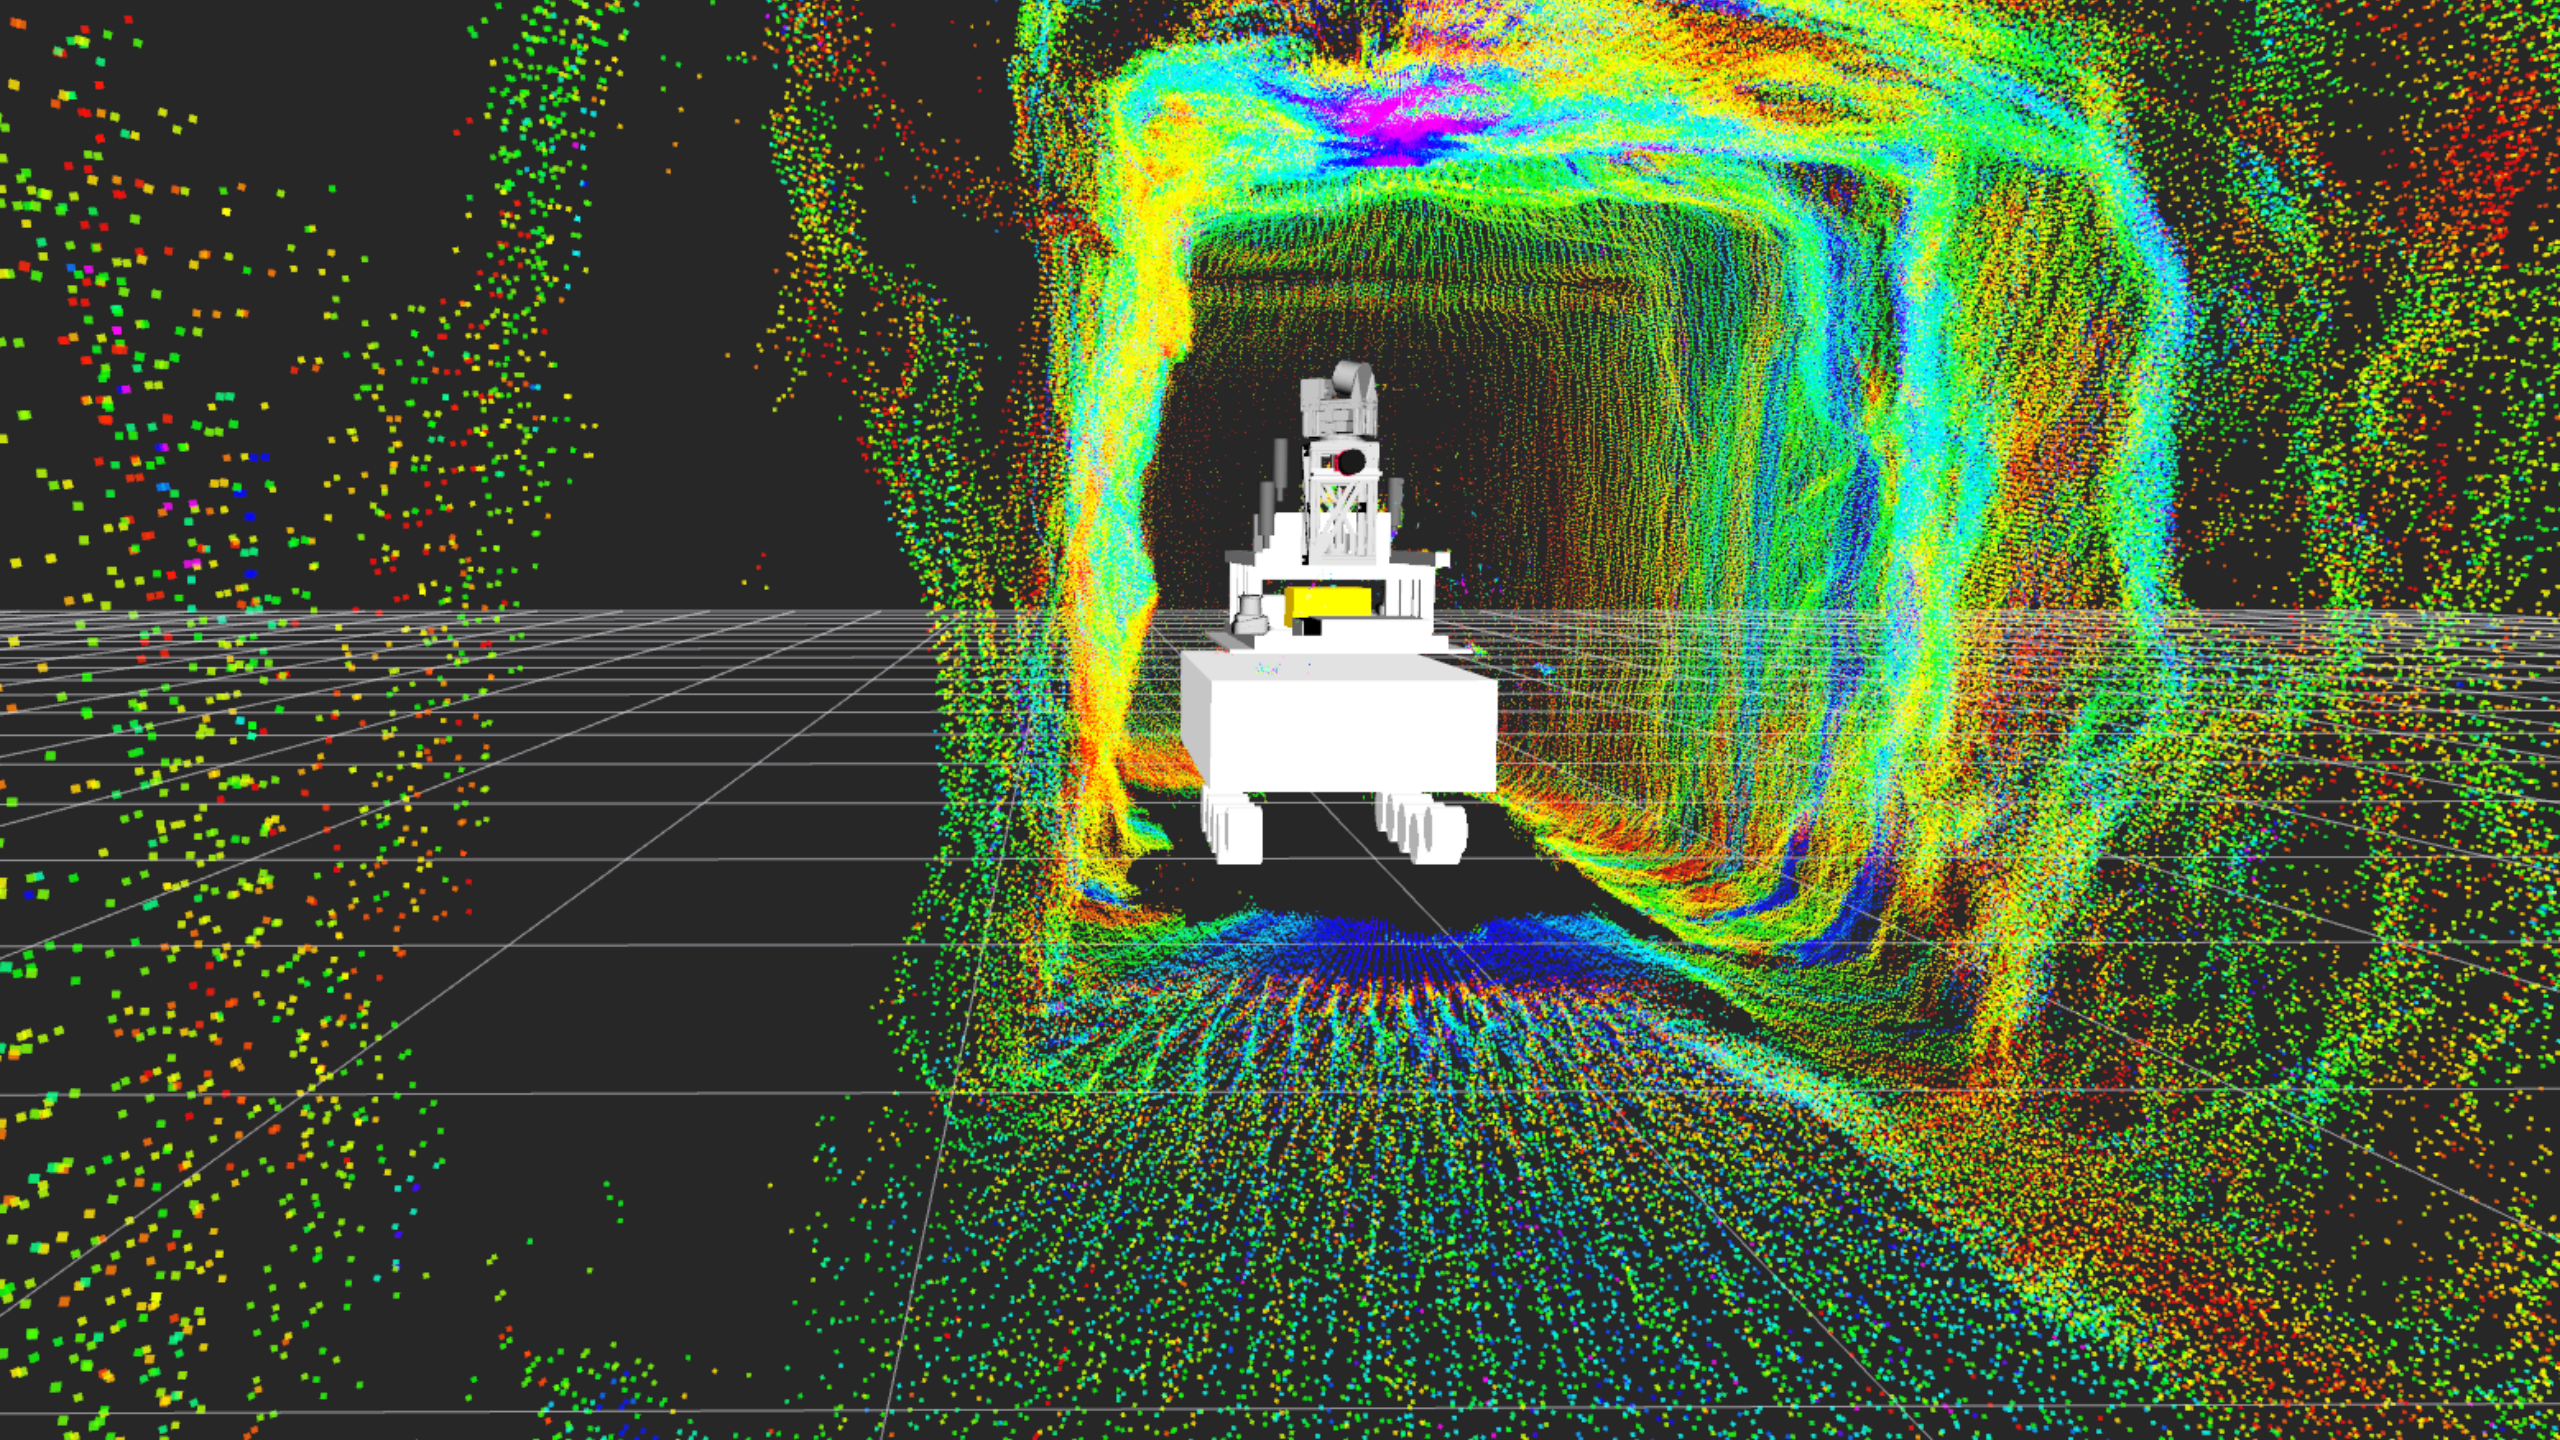

ROS – Almost Anywhere?

Space

Air

Land

Sea

ROS

UNIVERSITÄT BERGAKADEMIE FREIBERG
Märktebewein und Geodäsie
Praktische Ausbildung der Professoren Märktebewein
in Lehr- und Forschungsanlagen

The image shows a wall in a mine tunnel with several technical diagrams and maps. The top diagram is a site plan or map of a mine area. Below it are two columns of text, likely technical specifications or safety instructions. To the right of the text is another map showing a network of lines, possibly representing mine shafts or roads. The wall is made of rough-hewn rock.

git push

git pull

git WTF?

Institute for Advanced Mining Technologies
RWTH Aachen University

Tobias Hartmann

thartmann@amt.rwth-aachen.de

FH AACHEN
UNIVERSITY OF APPLIED SCIENCES

TECHNISCHE UNIVERSITÄT
BERGAKADEMIE FREIBERG
Die Ressourcenuniversität. Seit 1765.